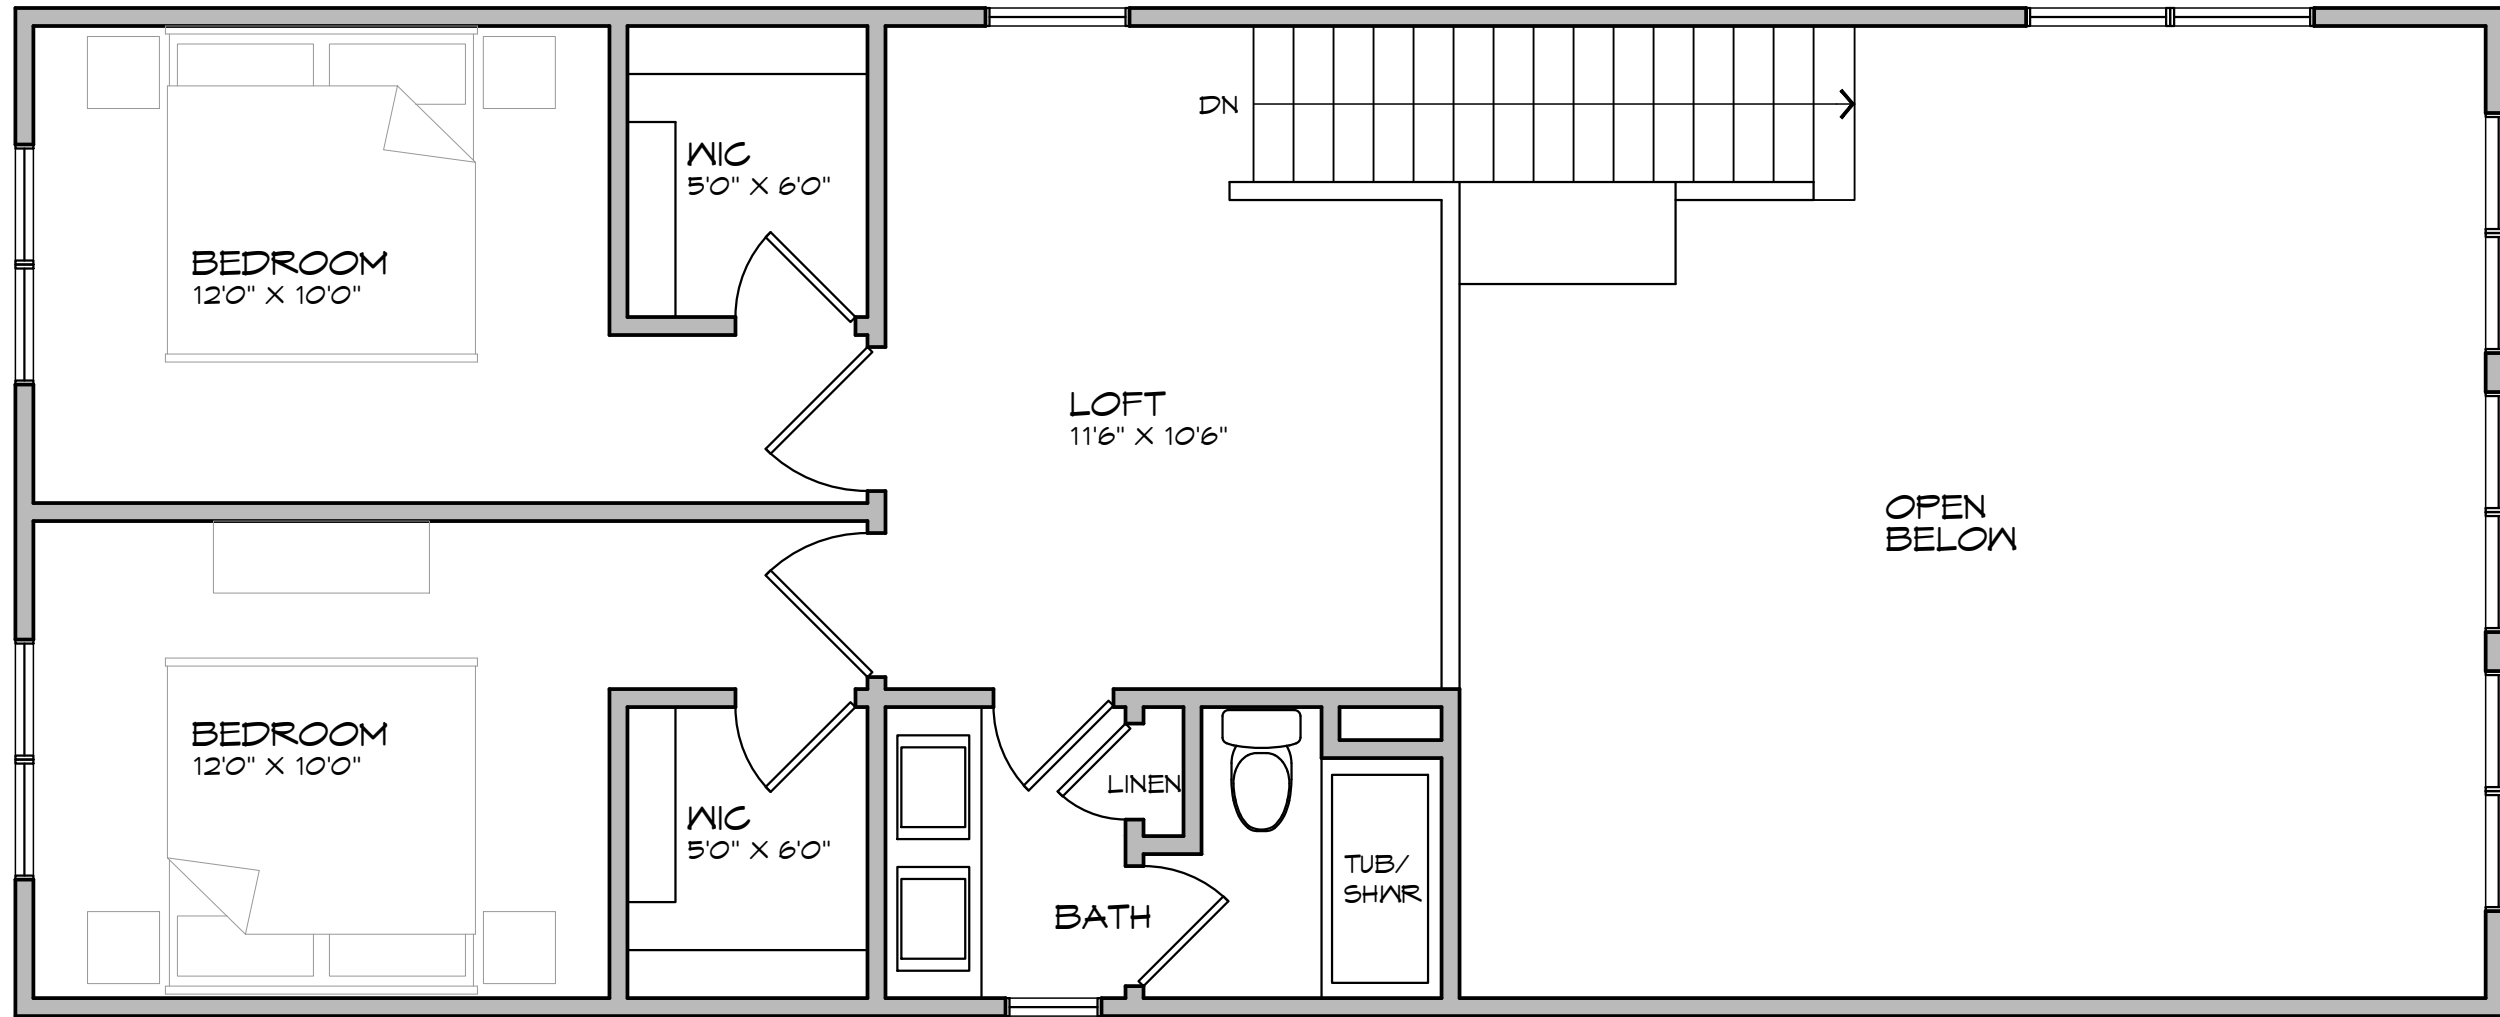

HIGH GLASS

NORTH

MAIN LEVEL PLAN TOWNHOUSE UNITS

1,092 SF
04.14.2017

645 OAKLEIGH NW
GRAND RAPIDS, MI 49504
www.create3architecture.com
616.734.9314

COIT TOWNHOUSES
COIT AVENUE, NE
GRAND RAPIDS, MICHIGAN

NORTH