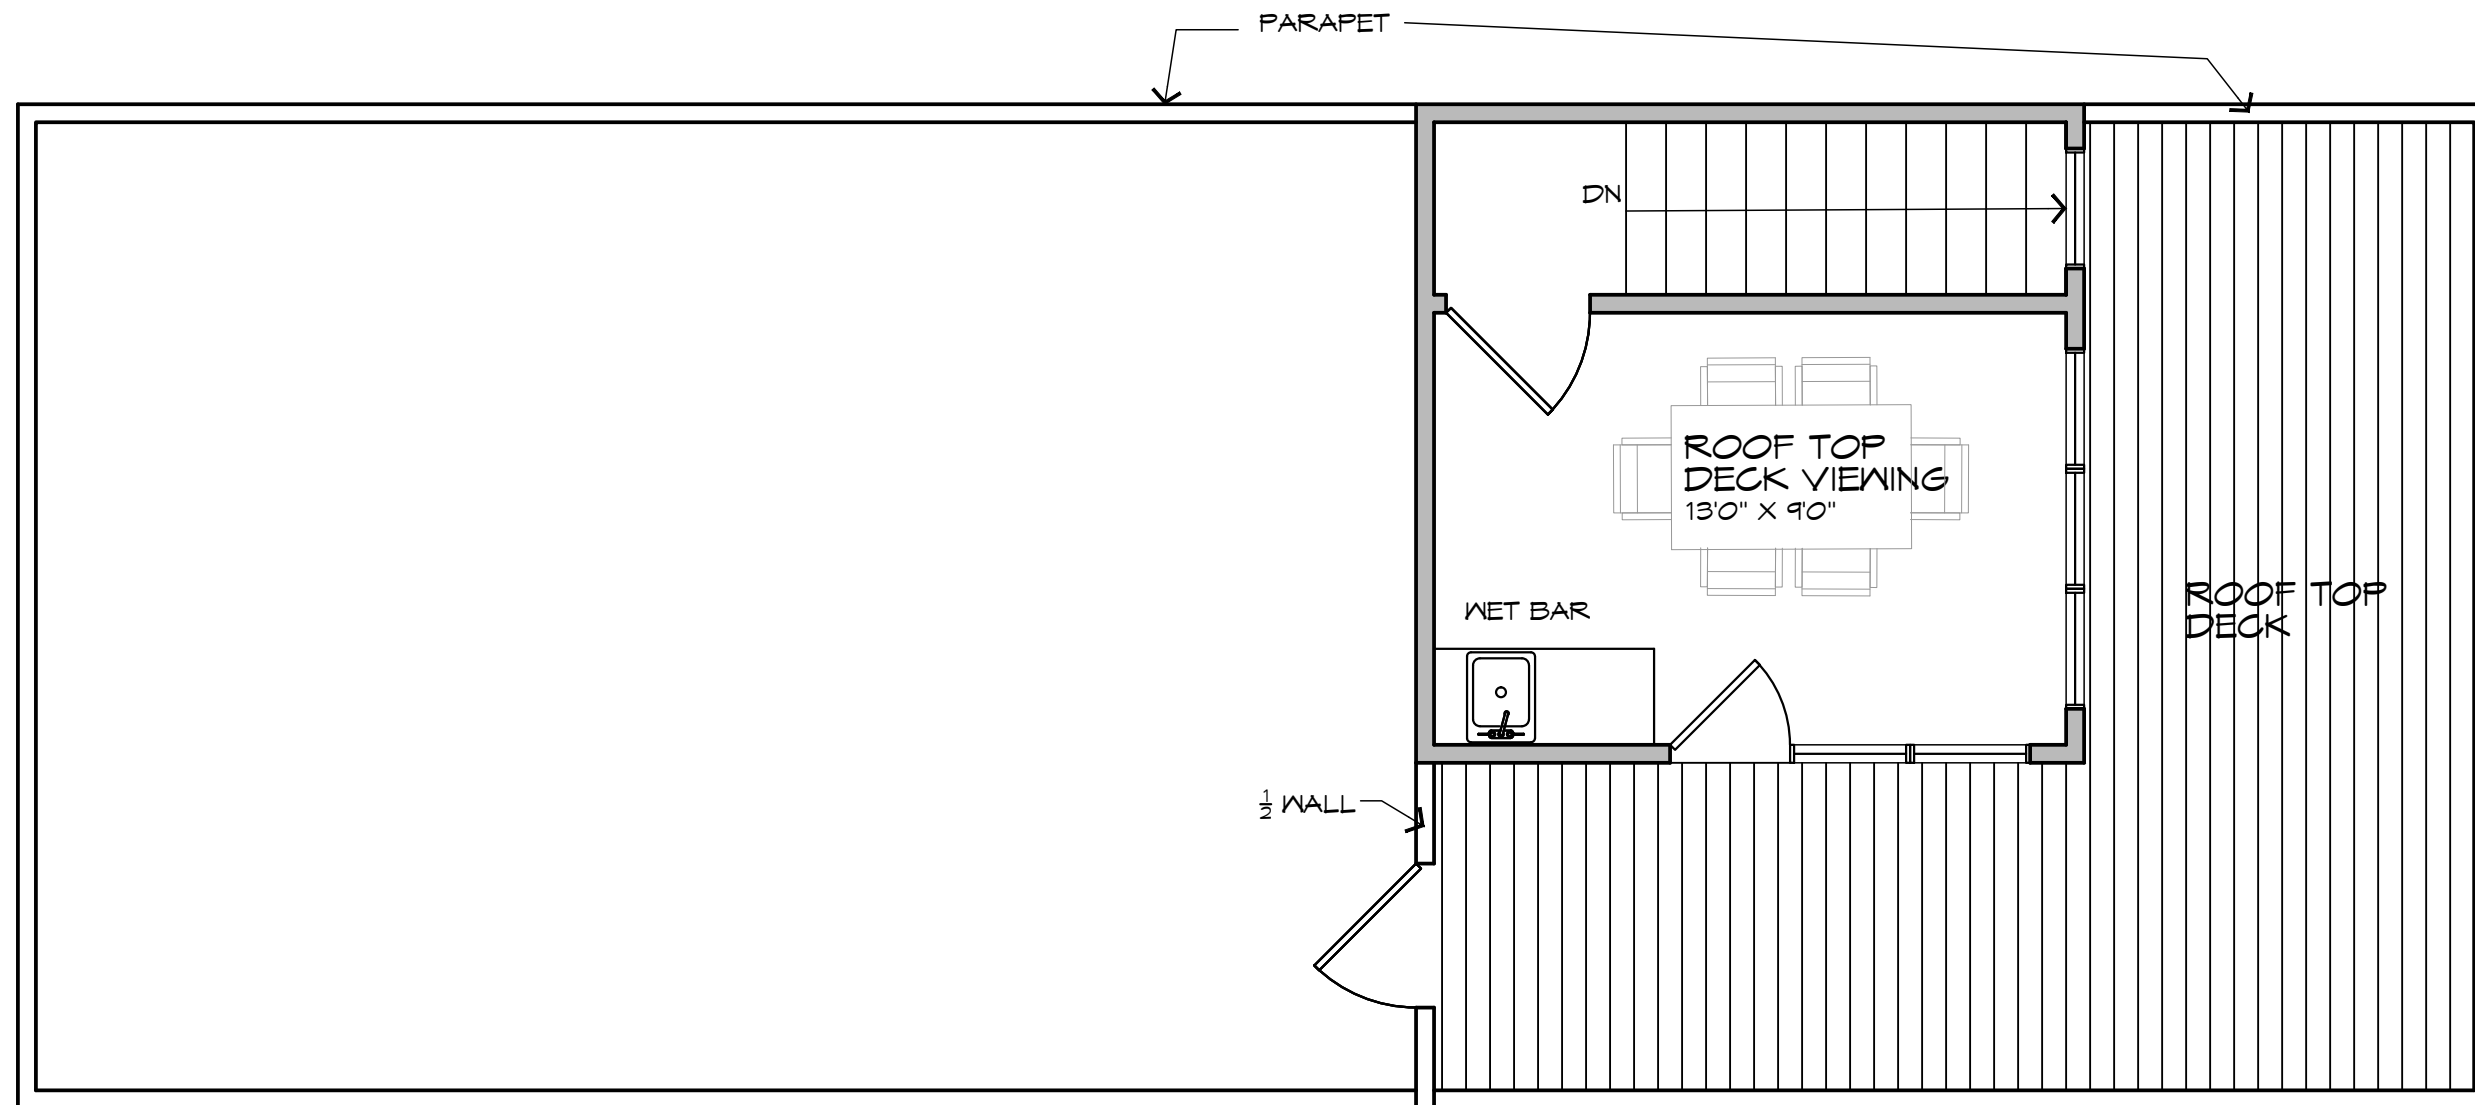

UPPER LEVEL PLAN TOWNHOUSE UNITS

662 SF
04.14.2017

645 OAKLEIGH NW
GRAND RAPIDS, MI 49504
www.create3architecture.com
616.734.9314

COIT TOWNHOUSES
COIT AVENUE, NE
GRAND RAPIDS, MICHIGAN

NORTH

OPTIONAL ROOF TOP PLAN COIT UNITS