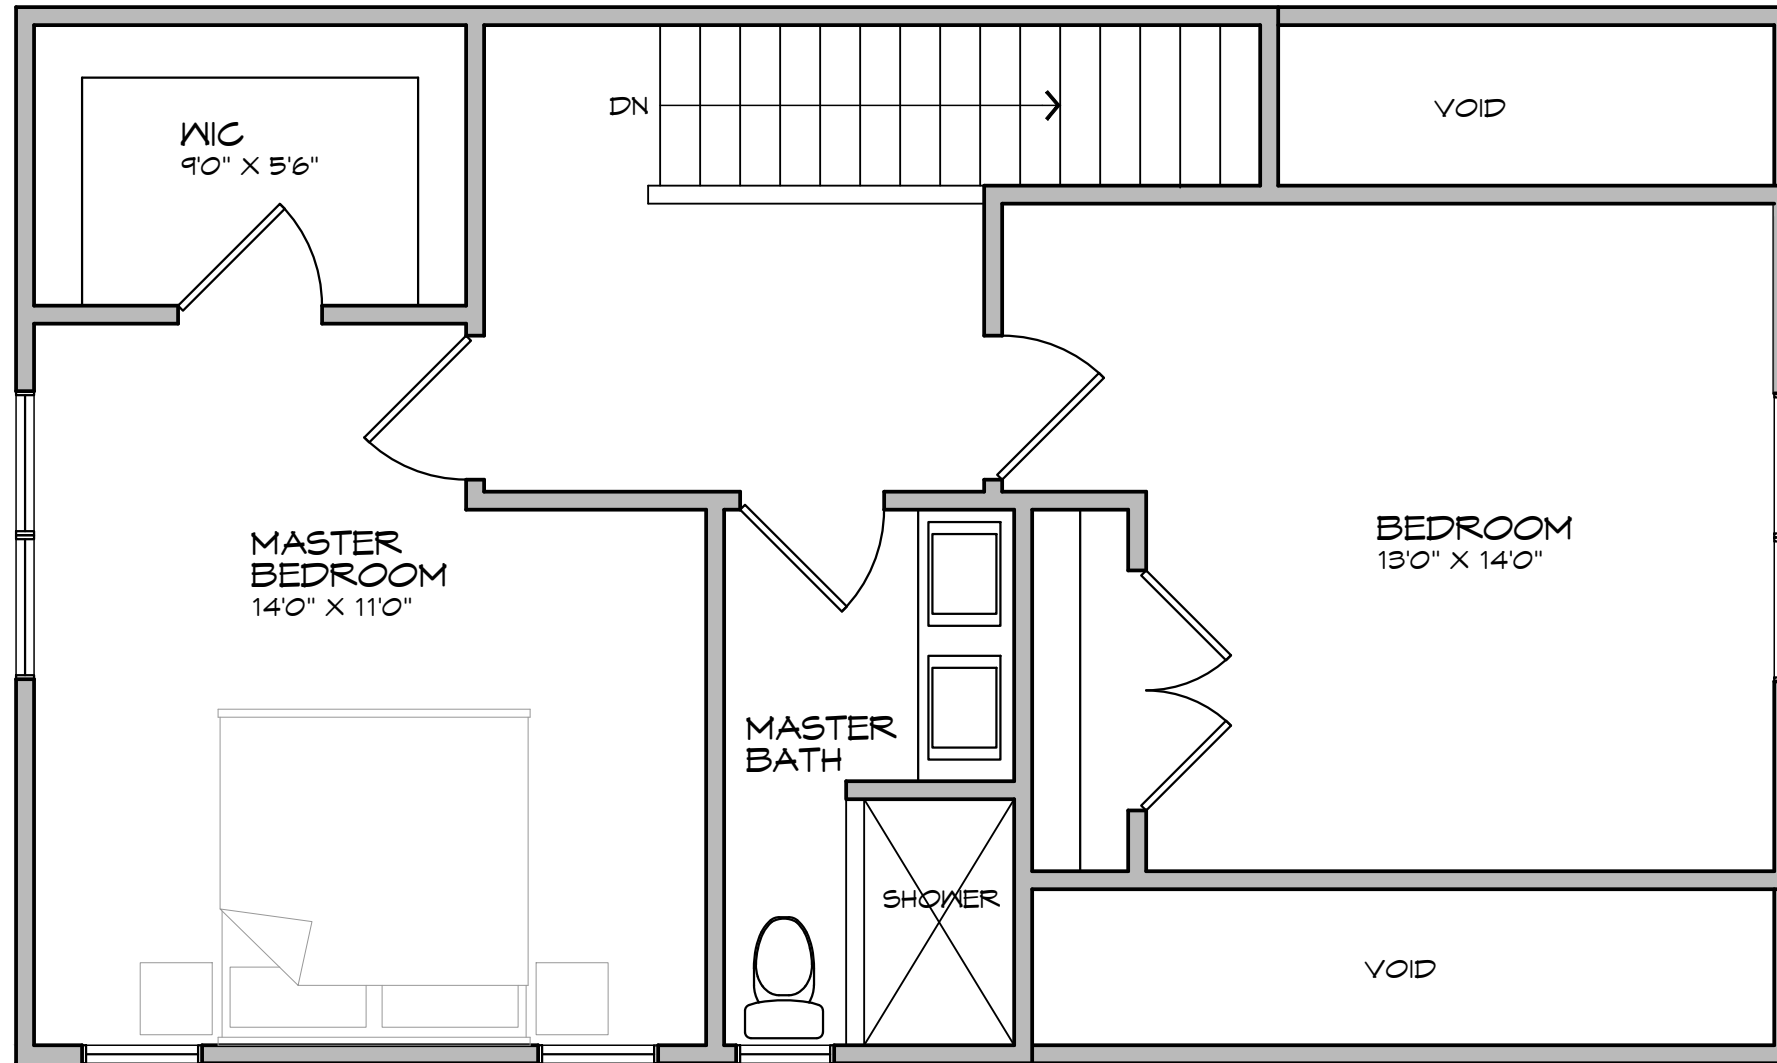

NORTH

MAIN LEVEL PLAN UNITS #18 & 19

814 SF
04.14.2017

645 OAKLEIGH NW
GRAND RAPIDS, MI 49504
www.create3architecture.com
616.734.9314

COIT TOWNHOUSES
COIT AVENUE, NE
GRAND RAPIDS, MICHIGAN

NORTH

UPPER LEVEL PLAN UNITS #18 & 19